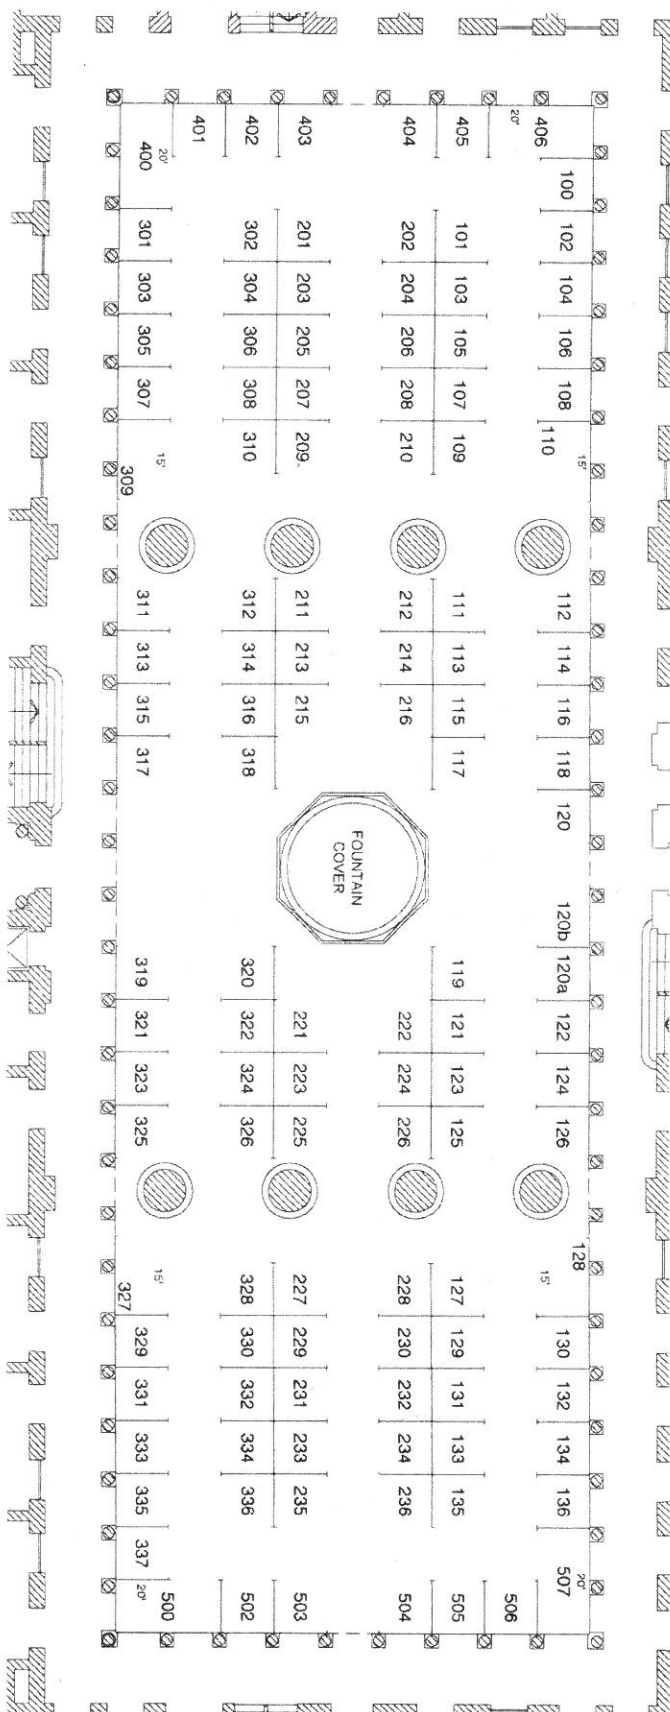

1 PLAN: 1st Floor  
 SCALE: 3/32" = 1'-0"

Inventory as of 09/27/2012

Dimension	Size	Qty	SqFt
10X10	100	114	11,400
10X15	150	4	600
10X20	200	4	800
<b>Totals:</b>		<b>122</b>	<b>12,800</b>

Smithsonian Craft Show  
 National Building Museum  
 April 26-30, 2017